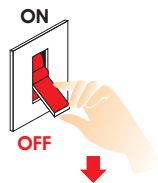

FORMA FLEX ACRYLIC 4W

Installation Manual

1

Attention

Switch off the main power.

2

3

4