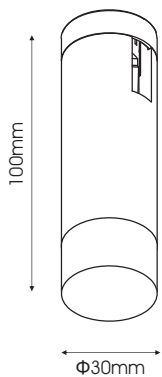

FORMA FLEX ACRYLIC 4W

Installation Manual

1

Attention

Switch off the main power.

2

3

4